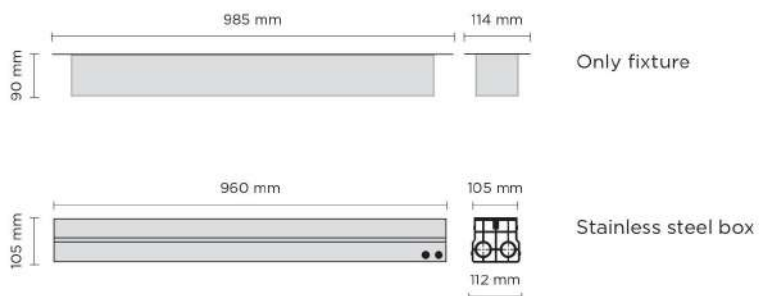

Technical features

Technical data

Wattage	31,5 WATT
IP Rating	IP67
IK Rating	IK10
Material	High corrosion resistance extruded copper-free aluminum body
Trim	Stainless steel AISI 304
Coating	Polyester powder coating with phosphochromating pre-finish
Light source	NR. 21 x 1.5W CREE "XP-G3" LED
Special optics	"invisa-light" technology
Screws	Stainless steel
Recessing sleeve	Stainless steel
Transformer	Electronic power supply 100/240V 50/60Hz built-in
Static weight resistance	Max 5000 Kg
Gasket	Silicone rubber
Glass	Tempered
Cable gland	Double PG13.5
Power cable	1 mt. neoprene power cable included
Gross weight	10,00 Kg
Lamp life	≥ 50000h

203404

LINE 21

Linear ground-recessed luminaire for outdoor installation, length 985mm, Phosphochromatised and polyester powder coated extruded copper-free aluminium body and stainless steel AISI 304 frame, tempered safety glass, moulded silicone gasket. Built-in LED driver 100-240V 50-60Hz, with 21 CREE XP-G3 LED. IP67 rating.

light source	light beam options	lumen output (lm)	lumin. efficacy (lm/w)
4000°K neutral-white			
high-power led	30x60°	2.993	95.00
high-power led	Asymmetric Wall-Washer	2.993	95.00

Finish color options: